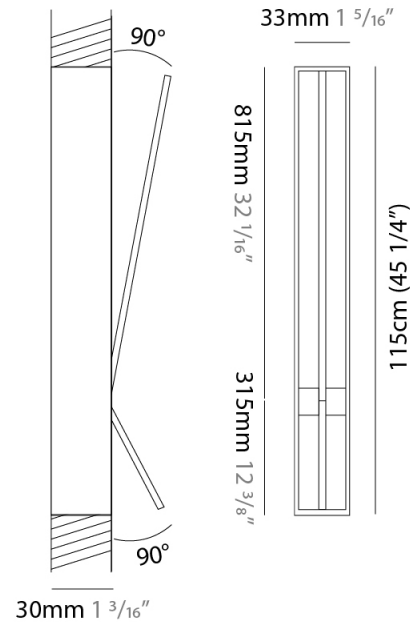

GENERAL

Series: Spillo
 Subseries: Spillo 2 Rod
 Brand: Icone
 Division: Design
 Mounting Type: Recessed
 Mounting Location: Wall
 Subcategory: Ambient

PHYSICAL

Shape: Rectangle
 Width (mm): 33
 Width (in): 1 ⁵/₁₆
 Height (mm): 750
 Height (in): 29 ¹/₂
 Min. Recessing Depth (mm): 30
 Min. Recessing Depth (in): 1 ³/₁₆
 Light Distribution: Adjustable
[Fixture Finish: WHI / BLK / CHR / BGD](#)
 Fixture Material: Brass

LED

[Color Temperature \(°K\): 2700 / 3000](#)
 Nominal Lumen (lm): 770
 CRI: >90 CRI
 Lamp Life (hrs): 50000

OPTICAL

Adjustability: Tilt 90°

RATINGS AND CERTIFICATIONS

Certified By: Certified for North American Standards
 IP rating: IP20

GENERAL

Series: Spillo
 Subseries: Spillo 2 Rod
 Brand: Icone
 Division: Design
 Mounting Type: Recessed
 Mounting Location: Wall
 Subcategory: Ambient

PHYSICAL

Shape: Rectangle
 Width (mm): 33
 Width (in): 1 ⁵/₁₆
 Height (mm): 1150
 Height (in): 45 ¹/₄
 Min. Recessing Depth (mm): 30
 Min. Recessing Depth (in): 1 ³/₁₆
 Light Distribution: Adjustable
 Fixture Finish: WHI / BLK / CHR / BGD
 Fixture Material: Brass

LED

Color Temperature (°K): 2700 / 3000
 Nominal Lumen (lm): 1210
 CRI: >90 CRI
 Lamp Life (hrs): 50000

OPTICAL

Adjustability: Tilt 90°

RATINGS AND CERTIFICATIONS

Certified By: Certified for North American Standards
 IP rating: IP20